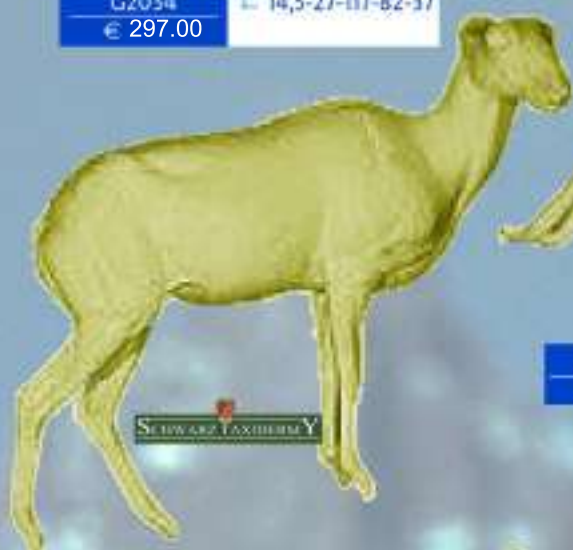

G2036R ☐ 13,5-27-125-91-38
€ 297.00